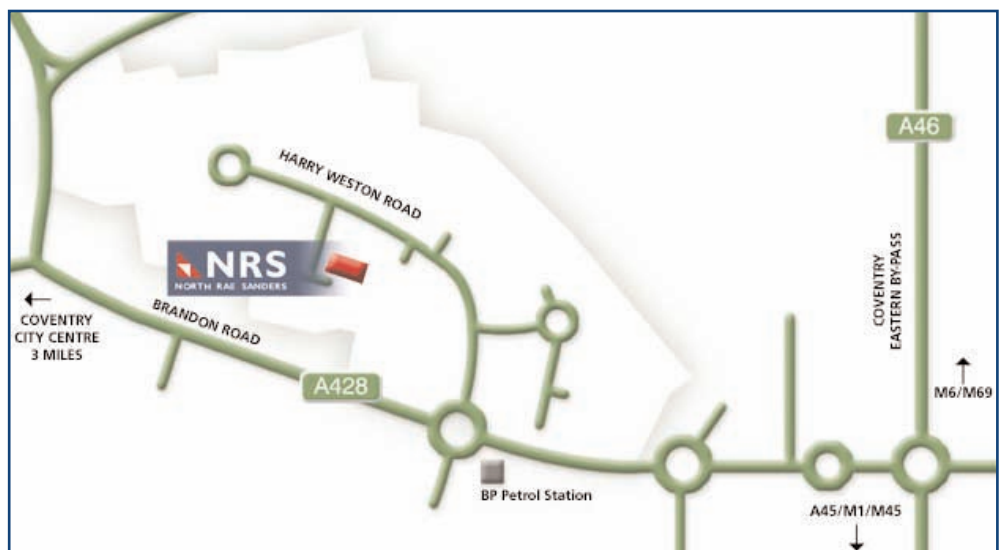

Location

North Rae Sanders is located approximately one minute west of the A46 dual carriageway Eastern by-pass, linking directly with the M69/M6/M1 to the north and with the A45/M40/M45/M1 to the south.

Birmingham International Airport is approximately 20 minutes drive. Coventry's Intercity Station and the City centre are approximately three miles apart.

North Rae Sanders
Greybrook House
28 Brook Street
London W1K 5DH

Tel: 020 7493 2180
Fax: 020 7493 3180

North Rae Sanders
Orchard Court
Binley Business Park
Coventry CV3 2TQ

Tel: 024 7663 6888
Fax: 024 7663 6114

Location

North Rae Sanders is located in the heart of London near Hyde Park. 50 yards from junction of Brook Street and New Bond Street on north side.