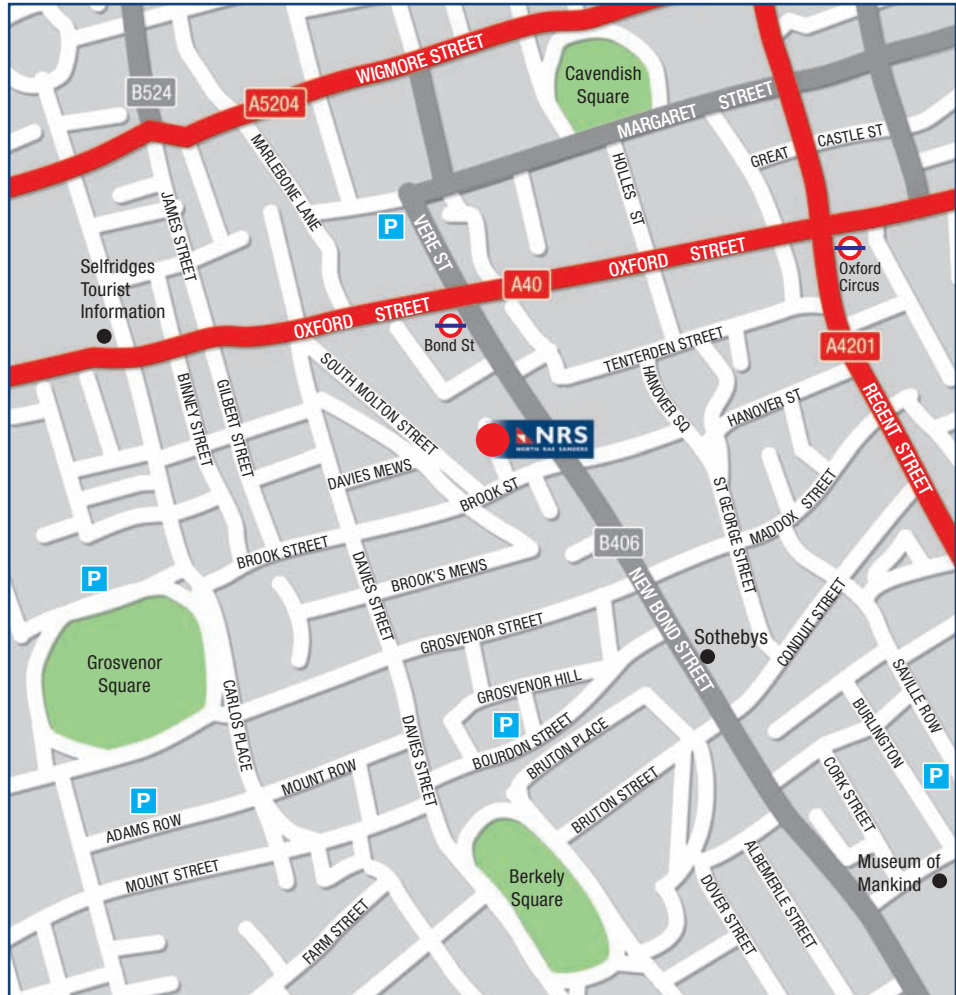

Location

North Rae Sanders is located approximately one minute west of the A46 dual carriageway Eastern by-pass, linking directly with the M69/M6/M1 to the north and with the A45/M40/M45/M1 to the south.

Birmingham International Airport is approximately 20 minutes drive. Coventry's Intercity Station and the City centre are approximately three miles apart.

North Rae Sanders
Greybrook House
28 Brook Street
London W1K 5DH

Tel: 020 7493 2180
Fax: 020 7493 3180

North Rae Sanders
Orchard Court
Binley Business Park
Coventry CV3 2TQ

Tel: 024 7663 6888
Fax: 024 7663 6114

Location

North Rae Sanders is located in the heart of London near Hyde Park. 50 yards from junction of Brook Street and New Bond Street on north side.