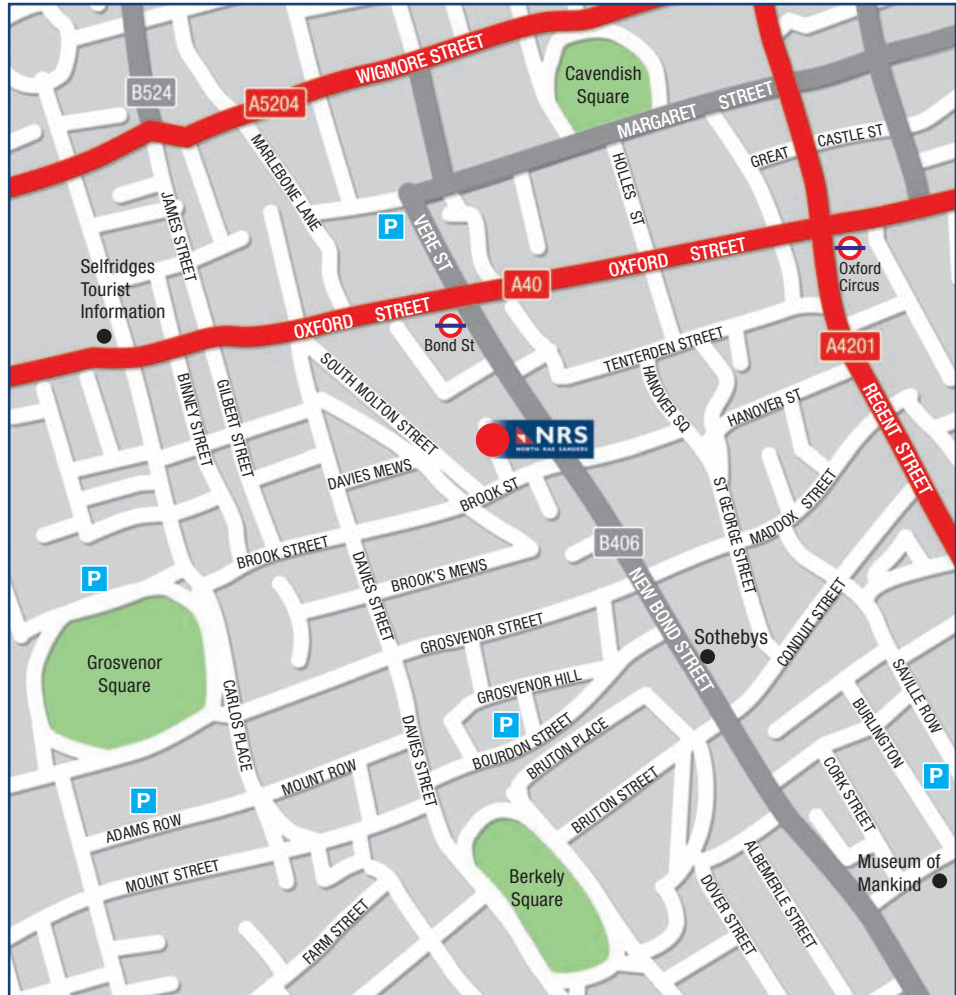

Location

North Rae Sanders is located in the heart of London near Hyde Park. 50 yards from junction of Brook Street and New Bond Street on north side.

North Rae Sanders
Orchard Court
Binley Business Park
Coventry CV3 2TQ

Tel: 024 7663 6888
Fax: 024 7663 6114

North Rae Sanders
Greybrook House
28 Brook Street
London W1K 5DH

Tel: 020 7493 2180
Fax: 020 7493 3180

Location

North Rae Sanders is located approximately one minute west of the A46 dual carriageway Eastern by-pass, linking directly with the M69/M6/M1 to the north and with the A45/M40/M45/M1 to the south.

Birmingham International Airport is approximately 20 minutes drive. Coventry's Intercity Station and the City centre are approximately three miles apart.